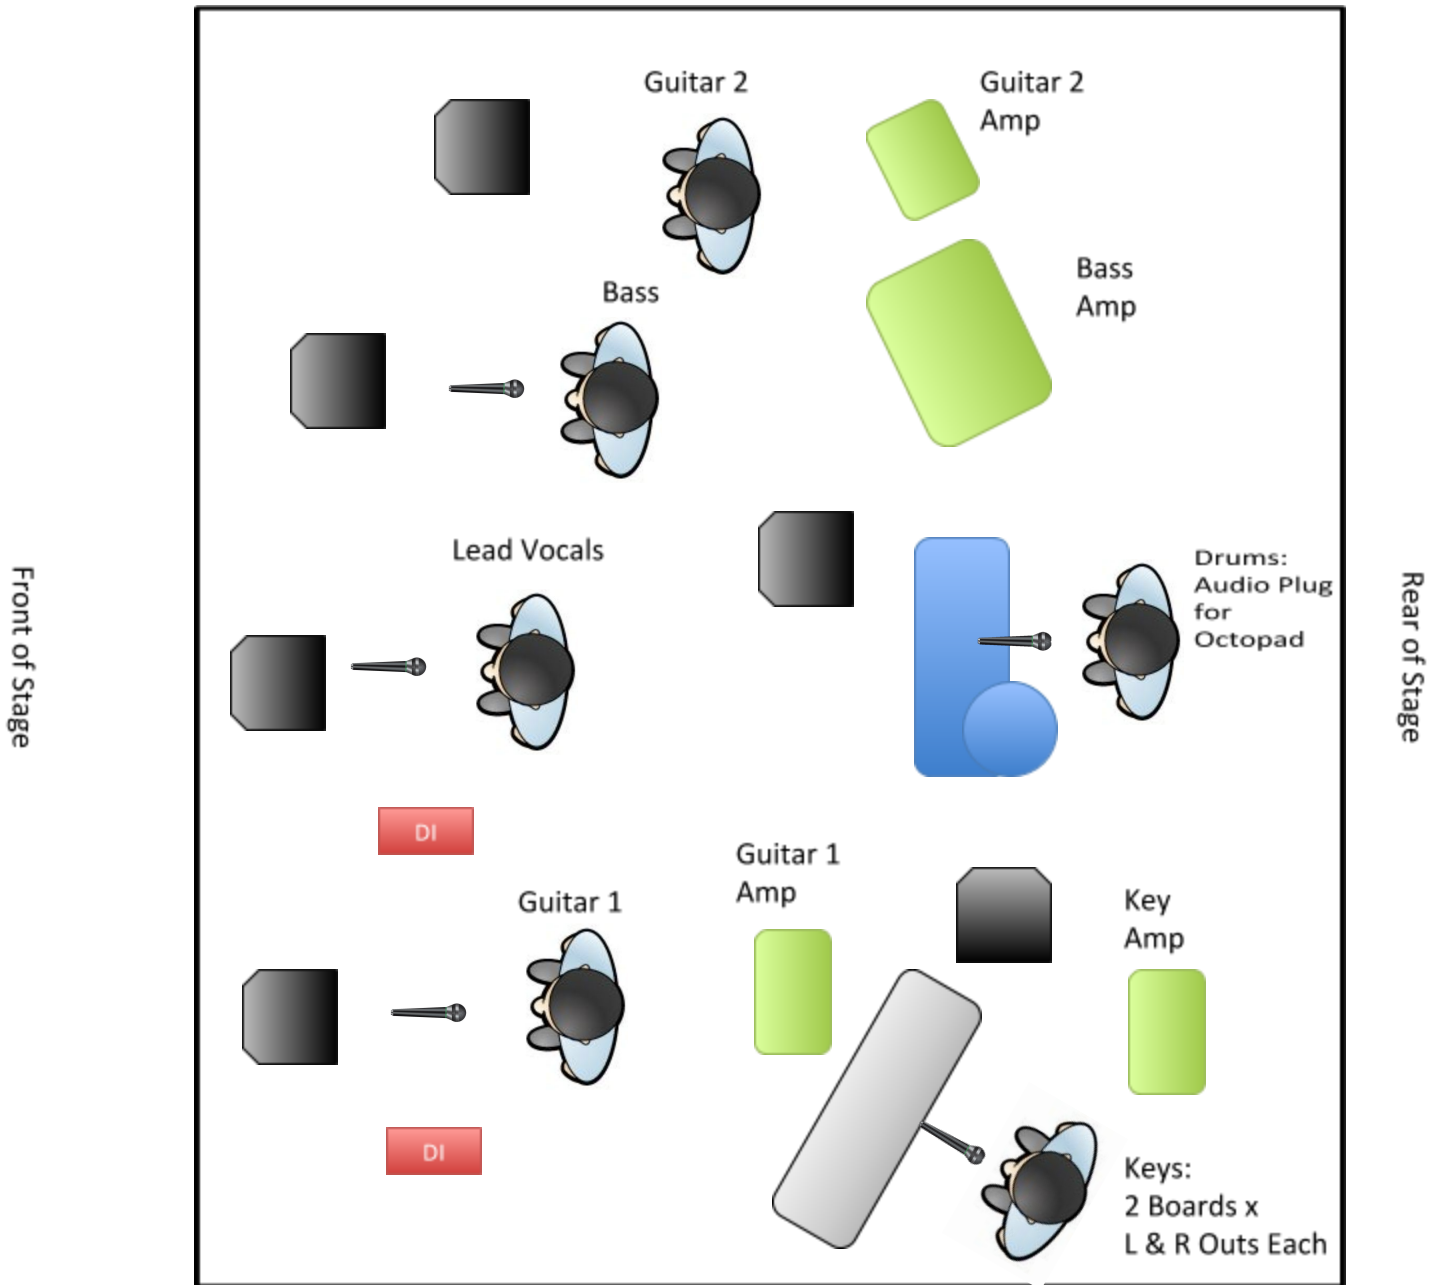

# Stephen's Garage Stage Plot

## Legend:

-  Mic
-  DI Box
-  Monitor

## Stephen's Garage

- 1 Guitar (1 Amp) + 1 Guitar (1 Amp)
- 1 Bass + Amp
- 1 Acoustic Drums + E Module
- 2 Keyboards (L & R outputs for each board) to Amp (L & R Stereo XLR) to Main Board
- 5 mics
- 6 monitors
- 2 DI Boxes – Acoustic Guitar / Mandolin